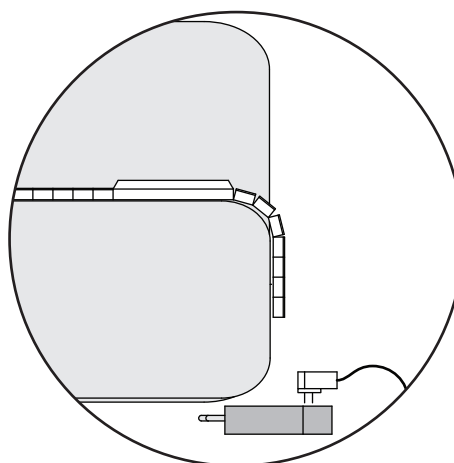

spell[®]

MANUAL

EMBRACE

Your Embrace is ready for use out of the box.

Place it at your most favourite place on your sofa.

- Armrest, the back or even at the side.

1

Remove the Powerstrip from the main socket before plugin in your charge devices.

2

Remove the top

Plugin your most used charging cables in the powerstrip and guide your cables through under the Embrace cable groove to the cable clips

The Embrace supports up to 8 cables.

Place your most favourite tablet in place and now you have it! All your cables in one place, Enjoy!

The Embrace is meant to be used as an electronics - holder / decoration. Keep your Embrace away from sources of liquid, such as drinks, washbins and so on. Spell is not responsible for any damages on your devices, caused by inappropriate use.