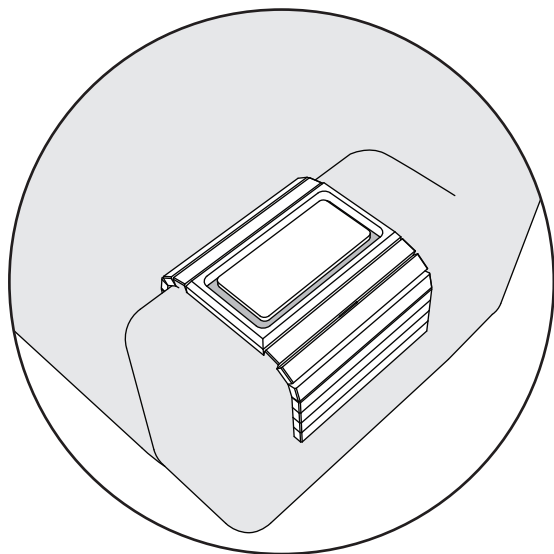

spell[®]

MANUAL

EMBRACE

Your Embrace is ready for use out of the box.

Place it at your most favourite place on your sofa.

- Armrest, the back or even at the side.

1

Remove the Powerstrip from the main socket before plugin in your charge devices.

2

Remove the top

Plugin your most used charging cables in the powerstrip and guide your cables through under the Embrace cable groove to the cable clips

The Embrace supports up to 8 cables.

Place your most favourite tablet in place and now you have it! All your cables in one place, Enjoy!

The Embrace is meant to be used as an electronics - holder / decoration. Keep your Embrace away from sources of liquid, such as drinks, washbins and so on. Spell is not responsible for any damages on your devices, caused by inappropriate use.