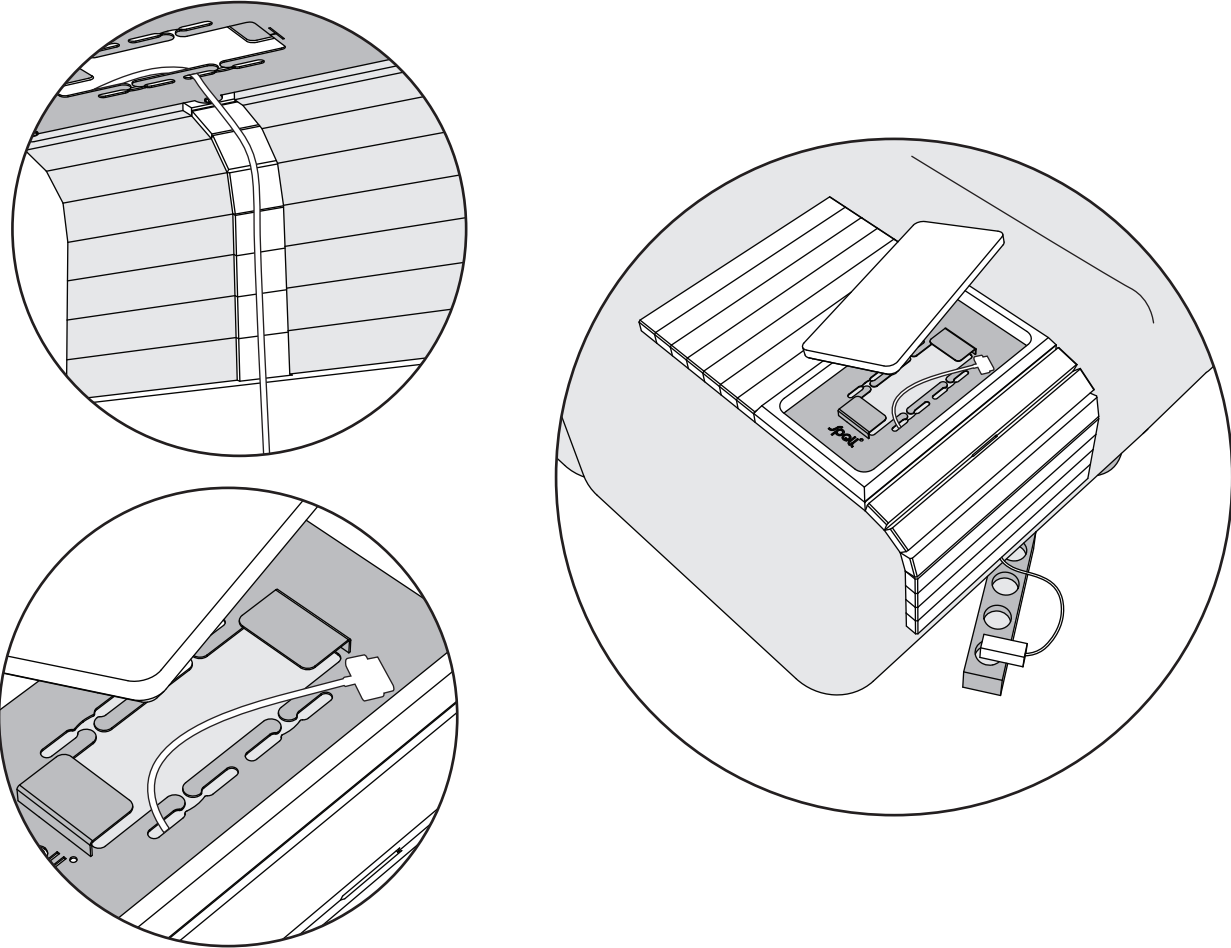

spell[®]

MANUAL

EMBRACE

Your Embrace is ready for use out of the box.

Place it at your most favourite place on your sofa.

- Armrest, the back or even at the side.

1

Remove the Powerstrip from the main socket before plugin in your charge devices.

2

Remove the top

Plugin your most used charging cables in the powerstrip and guide your cables through under the Embrace cable groove to the cable clips

The Embrace supports up to 8 cables.

Place your most favourite tablet in place and now you have it! All your cables in one place, Enjoy!

The Embrace is meant to be used as an electronics - holder / decoration. Keep your Embrace away from sources of liquid, such as drinks, washbins and so on. Spell is not responsible for any damages on your devices, caused by inappropriate use.