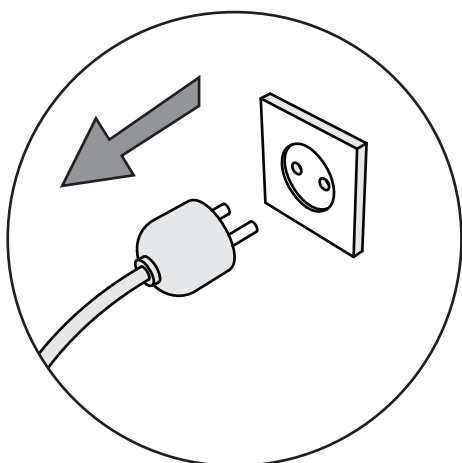

spell[®]

MANUAL

EMBRACE

Your Embrace is ready for use out of the box.

Place it at your most favourite place on your sofa.

- Armrest, the back or even at the side.

1

Remove the Powerstrip from the main socket before plugin in your charge devices.

2

Remove the top

Plugin your most used charging cables in the powerstrip and guide your cables through under the Embrace cable groove to the cable clips

The Embrace supports up to 8 cables.

Place your most favourite tablet in place and now you have it! All your cables in one place, Enjoy!

The Embrace is meant to be used as an electronics - holder / decoration. Keep your Embrace away from sources of liquid, such as drinks, washbins and so on. Spell is not responsible for any damages on your devices, caused by inappropriate use.