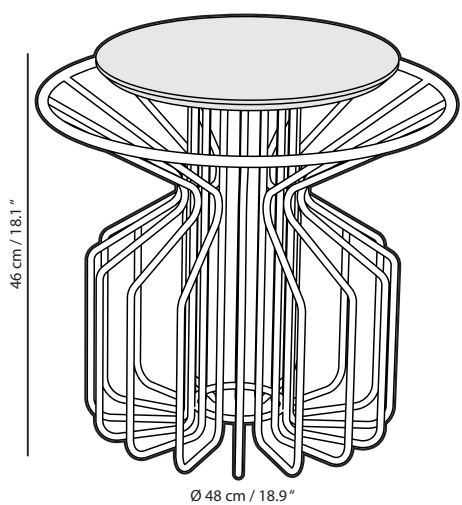

Weights

Product: 11 kg   Package: 13 kg

Marks

*Specifications are subject to change without prior notice.
Colours on screen/print may not be representative.