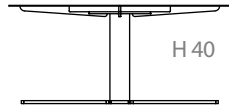

Dimensions (LxWxH)

Round: Ø 39 x 46 cm / Ø 15.8 x 18.1 inch
 Square: 38 x 38 x 46 cm / 15 x 15 x 18.1 inch

Package: 50 x 40 x 45 cm / 19.7 x 15.8 x 10.2 inch

Weights

Round: 8 kg Package: 10 kg
 Square: 10 kg Package: 12 kg

Ø 90

H 40

Ø 70

H 40

Ø 90

H 40

SALON

W 80 x D 80 cm

H 74 cm

Ø 80 cm

H 74 cm

HORECA

W 80 x D 80 cm

H 74 cm

Ø 80 cm

H 74 cm

H 74 cm

W 38 x D 38 cm

H 46 cm

ROUND

Ø 40 cm

H 46 cm

SQUARE

W 38 x D 38 cm