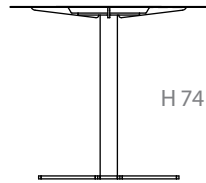

Dimensions (LxWxH)

Round: Ø 39 x 46 cm / Ø 15.8 x 18.1 inch
 Square: 38 x 38 x 46 cm / 15 x 15 x 18.1 inch

Package: 50 x 40 x 45 cm / 19.7 x 15.8 x 10.2 inch

Weights

Round: 8 kg Package: 10 kg
 Square: 10 kg Package: 12 kg

H 74 cm

Ø 80 cm

H 74 cm

HORECA

W 80 x D 80 cm

H 74 cm

Ø 80 cm

H 74 cm

W 60 x D 60 cm

H 74 cm

Ø 60 cm

H 74 cm

HORECA

W 60 x D 60 cm

H 74 cm

Ø 60 cm

H 74 cm

W 38 x D 38 cm

H 46 cm

ROUND

Ø 40 cm

H 46 cm

SQUARE

W 38 x D 38 cm