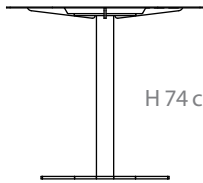

Dimensions (LxWxH)

Round: Ø 39 x 46 cm / Ø 15.8 x 18.1 inch
 Square: 38 x 38 x 46 cm / 15 x 15 x 18.1 inch

Package: 50 x 40 x 45 cm / 19.7 x 15.8 x 10.2 inch

Weights

Round: 8 kg Package: 10 kg
 Square: 10 kg Package: 12 kg

H 74 cm

Ø 80 cm

H 74 cm

HORECA

W 80 x D 80 cm

H 74 cm

Ø 80 cm

H 74 cm

W 60 x D 60 cm

H 74 cm

Ø 60 cm

H 74 cm

HORECA

W 60 x D 60 cm

H 74 cm

Ø 60 cm

H 74 cm

W 38 x D 38 cm

H 46 cm

ROUND

Ø 40 cm

H 46 cm

SQUARE

W 38 x D 38 cm