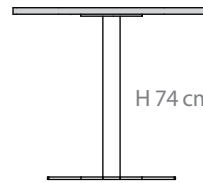

Dimensions (LxWxH)

Round: Ø 39 x 46 cm / Ø 15.8 x 18.1 inch
 Square: 38 x 38 x 46 cm / 15 x 15 x 18.1 inch

Package: 50 x 40 x 45 cm / 19.7 x 15.8 x 10.2 inch

Weights

Round: 8 kg Package: 10 kg
 Square: 10 kg Package: 12 kg

H 74 cm

Ø 80 cm

H 74 cm

HORECA

W 80 x D 80 cm

H 74 cm

Ø 80 cm

H 74 cm

W 60 x D 60 cm

H 74 cm

Ø 60 cm

H 74 cm

HORECA

W 60 x D 60 cm

H 74 cm

Ø 60 cm

H 74 cm

W 38 x D 38 cm

H 46 cm

ROUND

Ø 40 cm

H 46 cm

SQUARE

W 38 x D 38 cm