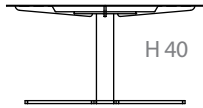

BLUSH Series

STEEL / WOOD

spell®

WOOD / STEEL

Ø 70

H 40

Ø 90

H 40

Ø 70

H 40

Ø 90

H 40

SALON

W 80 x D 80 cm

H 74 cm

Ø 80 cm

H 74 cm

HORECA

W 80 x D 80 cm

H 74 cm

Ø 80 cm

H 74 cm

W 60 x D 60 cm

H 74 cm

Ø 60 cm

H 74 cm

HORECA

W 60 x D 60 cm

H 74 cm

Ø 60 cm

H 74 cm

W 38 x D 38 cm

H 46 cm

ROUND

Ø 40 cm

H 46 cm

SQUARE

W 38 x D 38 cm

H 46 cm

ROUND

Ø 40 cm

H 46 cm

spell®