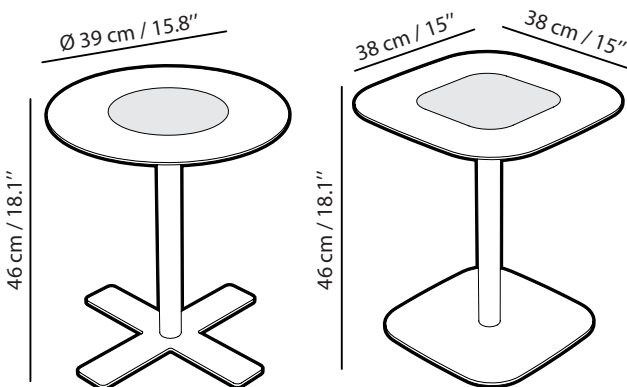

Marks

*Specifications are subject to change without prior notice.
Colours on screen/print may not be representative.