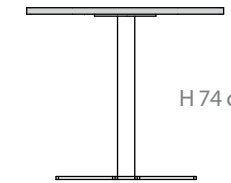

Dimensions (LxWxH)

Round: Ø 39 x 46 cm / Ø 15.8 x 18.1 inch
 Square: 38 x 38 x 46 cm / 15 x 15 x 18.1 inch

Package: 50 x 40 x 45 cm / 19.7 x 15.8 x 10.2 inch

Weights

Round: 8 kg Package: 10 kg
 Square: 10 kg Package: 12 kg

H 74 cm

Ø 80 cm

H 74 cm

HORECA

W 80 x D 80 cm

H 74 cm

Ø 80 cm

H 74 cm

W 60 x D 60 cm

H 74 cm

Ø 60 cm

H 74 cm

HORECA

W 60 x D 60 cm

H 74 cm

Ø 60 cm

H 74 cm

W 38 x D 38 cm

H 46 cm

ROUND

Ø 40 cm

H 46 cm

SQUARE

W 38 x D 38 cm