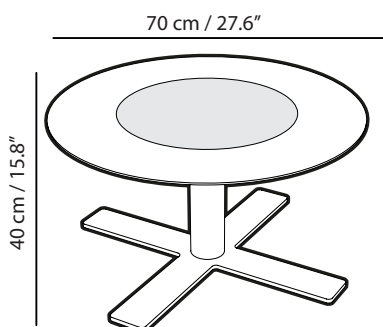

////////////////////////////////////

This family of furniture is a compact and playful solution. Because of their size they can easily be moved around and be used for a variety of purposes. The wooden inlay sits flush with the metal tabletop giving a formal contrast which comes together in harmony. Creating an attractive, discreet caricature wherever they stand.

Tailored sizes and combinations are possible on request.

Design: Spell, 2013
Material: Steel frame, Veneer MDF.
Optional: Custom colours, HPL, LPL.

Dimensions (LxWxH)

////////////////////////////////////

Blush 70: Ø 70 x 40 cm / Ø 27.6 x 15.8 inch
Blush 90: Ø 90 x 40 cm / Ø 35.4 x 15.8 inch
Package: 105 x 102 x 41 cm / 41.3 x 40.2 x 16.1 inch

Blush 70: 13 kg   Package: 15 kg
Blush 90: 15 kg   Package: 17 kg

*Specifications are subject to change without prior notice.
Colours on screen/print may not be representative.