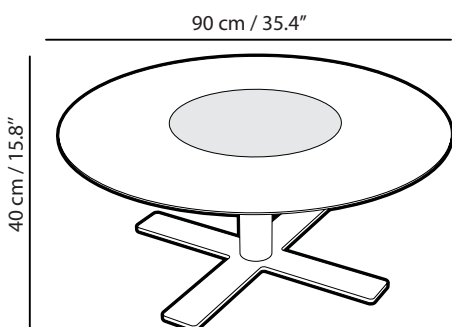

////////////////////////////////////

This family of furniture is a compact and playful solution. Because of their size they can easily be moved around and be used for a variety of purposes. The wooden inlay sits flush with the metal tabletop giving a formal contrast which comes together in harmony. Creating an attractive, discreet caricature wherever they stand.

Tailored sizes and combinations are possible on request.

Design: Spell, 2013
Material: Steel frame, Veneer MDF.
Optional: Custom colours, HPL, LPL.

Dimensions (LxWxH)

////////////////////////////////////

Blush 70: Ø 70 x 40 cm / Ø 27.6 x 15.8 inch
Blush 90: Ø 90 x 40 cm / Ø 35.4 x 15.8 inch
Package: 105 x 102 x 41 cm / 41.3 x 40.2 x 16.1 inch

Blush 70: 13 kg   Package: 15 kg
Blush 90: 15 kg   Package: 17 kg

*Specifications are subject to change without prior notice.
Colours on screen/print may not be representative.