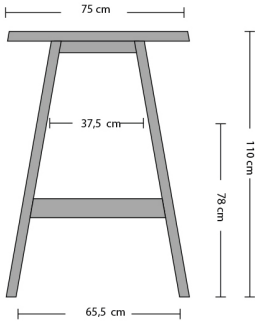

CATWALKER Bar

320 cm

300 cm

260 cm

Example dimensions with corresponding gaps
Any desired dimensions possible