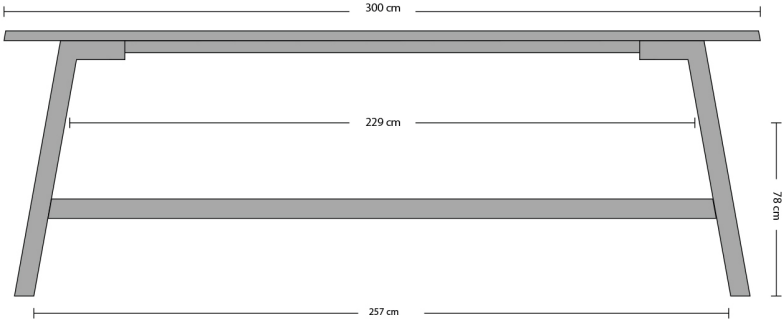

CATWALKER Bar

320 cm

300 cm

260 cm

Example dimensions with corresponding gaps
Any desired dimensions possible