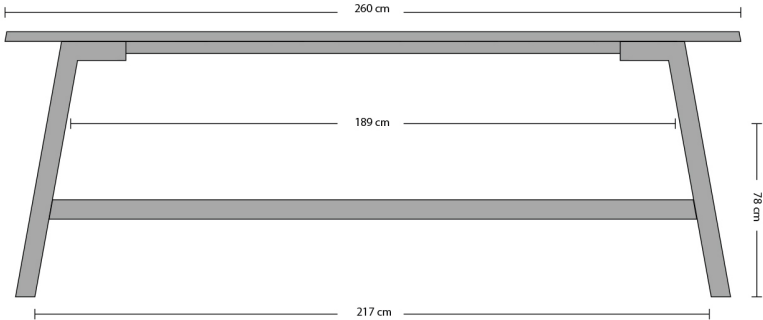

CATWALKER Bar

320 cm

300 cm

260 cm

Example dimensions with corresponding gaps
Any desired dimensions possible