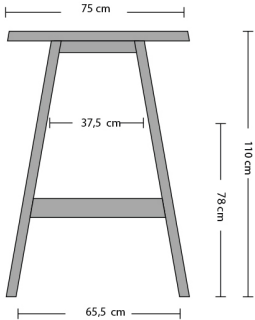

CATWALKER Bar

320 cm

300 cm

260 cm

Example dimensions with corresponding gaps
Any desired dimensions possible