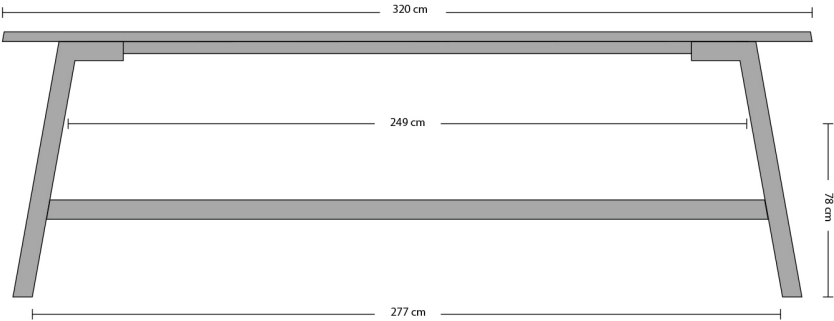

CATWALKER Bar

320 cm

300 cm

260 cm

Example dimensions with corresponding gaps
Any desired dimensions possible