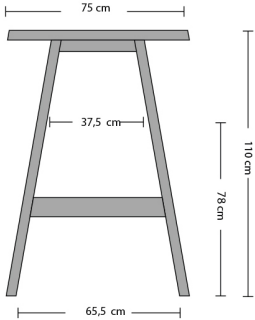

CATWALKER Bar

320 cm

300 cm

260 cm

Example dimensions with corresponding gaps
Any desired dimensions possible