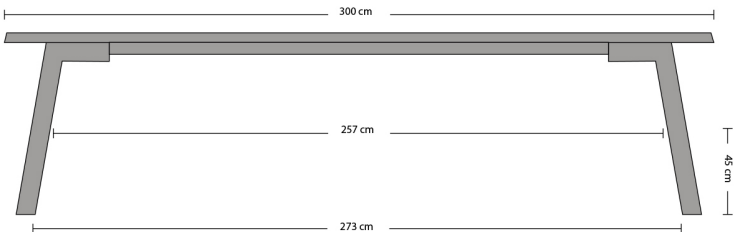

# CATWALKER Table

320cm

300cm

260 cm

240 cm

Example dimensions with corresponding gaps  
Any desired dimensions possible