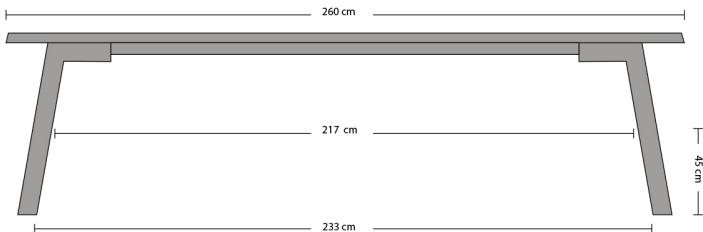

# CATWALKER Table

320cm

300cm

260 cm

240 cm

Example dimensions with corresponding gaps  
Any desired dimensions possible