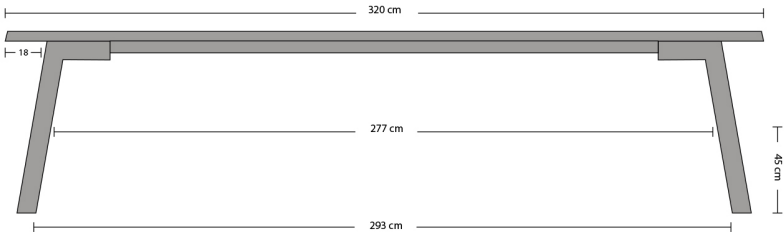

# CATWALKER Table

320cm

300cm

260 cm

240 cm

Example dimensions with corresponding gaps  
Any desired dimensions possible