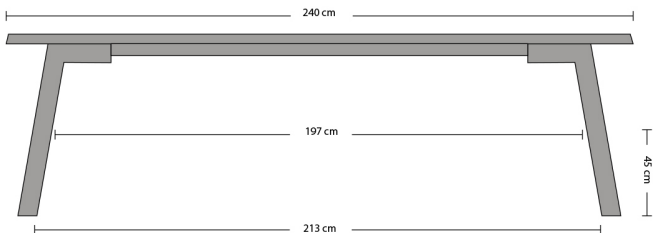

# CATWALKER Table

320cm

300cm

260 cm

240 cm

Example dimensions with corresponding gaps  
Any desired dimensions possible