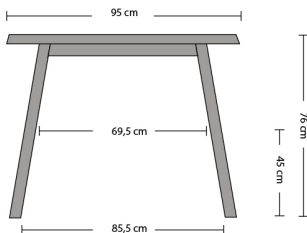

# CATWALKER Table

320cm

300cm

260 cm

240 cm

Example dimensions with corresponding gaps  
Any desired dimensions possible