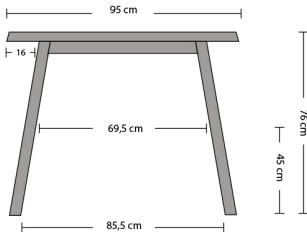

# CATWALKER Table

320cm

300cm

260 cm

240 cm

Example dimensions with corresponding gaps  
Any desired dimensions possible