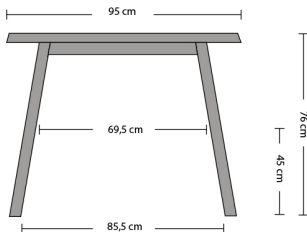

# CATWALKER Table

320cm

300cm

260 cm

240 cm

Example dimensions with corresponding gaps  
Any desired dimensions possible