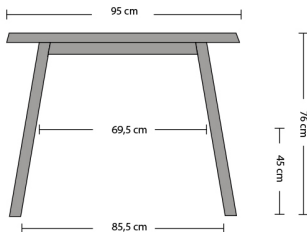

# CATWALKER Table

320cm

300cm

260 cm

240 cm

Example dimensions with corresponding gaps  
Any desired dimensions possible