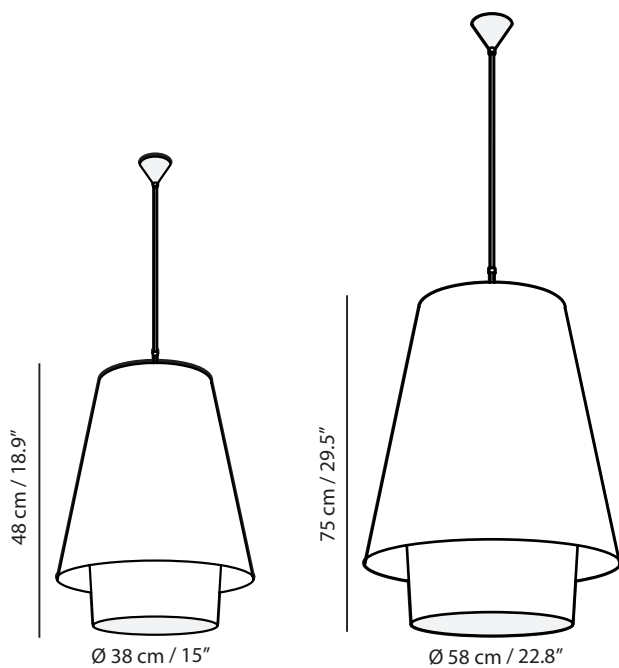

Discover small & large pendant

Information

Product code: DC.SM.11.01
Designer: Sander van der Haar
Year of design: 2009
Material: Steel frame with polyvinyl /cotton shades
Included: 150 cm cable and ceiling cap
Optional: 300 cm cable and custom colours

Colours of inside bottom shade

Brushed Silver   Brushed Gold   Brushed Copper

Colours of top and bottom shades

Black   White   Grey

Dimensions (Length x Width x Height)

Small: Ø 38 x 48 cm / Ø 15.0 x 18.9 inch
Large: Ø 58 x 75 cm / Ø 22.8 x 29.5 inch
Package Small: 47 x 47 x 60 cm / 82.7 x 82.7 x 23.6 inch
Package Large: 74 x 74 x 83 cm / 29.1 x 29.1 x 32.7 inch

Weights

Small: 1,3 kg   Package: 3,3 kg
Medium: 1,6 kg   Package: 3,6 kg

Marks

*Specifications are subject to change without prior notice.
Colours on screen/print may not be representative.