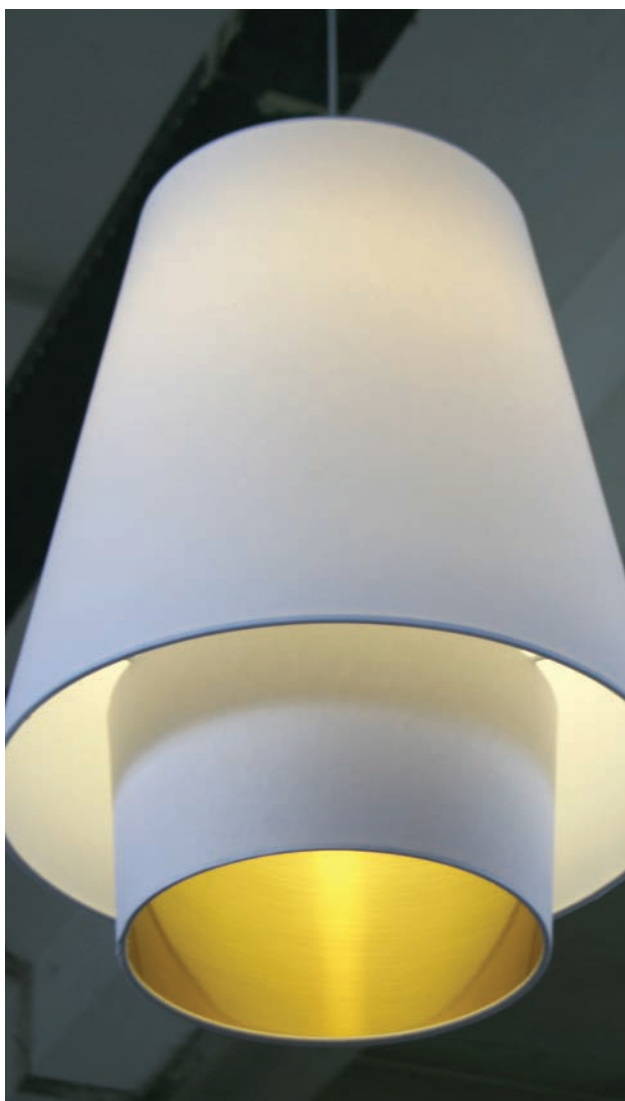

Discover small & large pendant

Information

Product code: DC.SM.11.01
Designer: Sander van der Haar
Year of design: 2009
Material: Steel frame with polyvinyl /cotton shades
Included: 150 cm cable and ceiling cap
Optional: 300 cm cable and custom colours

Colours of inside bottom shade

Brushed Silver   Brushed Gold   Brushed Copper

Colours of top and bottom shades

Black   White   Grey

Dimensions (Length x Width x Height)

Small: Ø 38 x 48 cm / Ø 15.0 x 18.9 inch
Large: Ø 58 x 75 cm / Ø 22.8 x 29.5 inch
Package Small: 47 x 47 x 60 cm / 82.7 x 82.7 x 23.6 inch
Package Large: 74 x 74 x 83 cm / 29.1 x 29.1 x 32.7 inch

Weights

Small: 1,3 kg   Package: 3,3 kg
Medium: 1,6 kg   Package: 3,6 kg

Marks

*Specifications are subject to change without prior notice.
Colours on screen/print may not be representative.