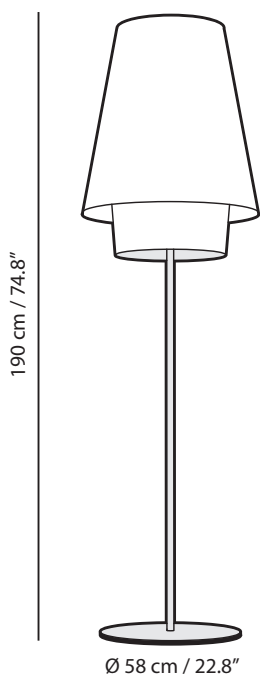

Discover Floor

Information

Product code: DC.FL.11.01
Designer: Sander van der Haar
Year of design: 2009
Material: Steel frame with polyvinyl /cotton shades
Optional: Custom colours

Colours of inside Bottom shade

Brushed Silver   Brushed Gold   Brushed Copper

Colours of Top and Bottom shade

Black   White   Grey

Dimensions (Length x Width x Height)

Product: Ø 58 x 190 cm / Ø 22.8 x 74.8 inch
Package: 74 x 74 x 83 cm / 29.1 x 29.1 x 32.7 inch

Weights

Product: 9,5 kg   Package: 12 kg

Marks

*Specifications are subject to change without prior notice.
Colours on screen/print may not be representative.