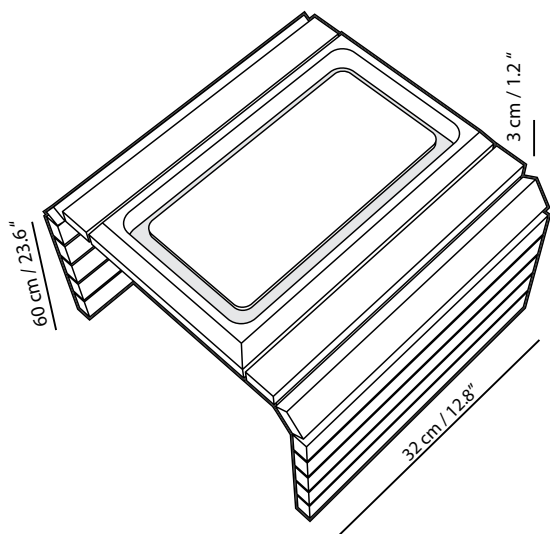

Information

Design: Spell, 2013
 Material: Solid Wood Slot, Cellrubber, Steel.
 Not included: Tablet and accessories.

Colours

Wood

For more options, please contact us.

Walnut
 .WN

Dimensions (LxWxH)

Product: 60 x 32,5 x 3 cm / 23.6 x 12.8 x 1.2 inch
 Package: 66 x 49,5 x 8 cm / 26 x 19.5 x 3.2 inch

Weights

Product: 2,5 kg Package: 4,5 kg

Marks

*Specifications are subject to change without prior notice.
 Colours on screen/print may not be representative.

Suitable for: (Width x Height x Depth)

apple iPad Mini	13,7 x 20,0 x 0,72 cm
apple iPad (3rd & 4th gen.)	18,6 x 24,1 x 0,94 cm
apple iPad 2	18,6 x 24,2 x 0,88 cm
apple iPad	19,0 x 24,3 x 1,34 cm
blackberry Playbook	13,0 x 19,4 x 1,00 cm
google Nexus 7	12,0 x 19,8 x 1,05 cm
google Nexus 10	17,8 x 26,4 x 0,89 cm
hp Touchpad	19,0 x 24,0 x 1,37 cm
motorola Xoom	16,8 x 24,9 x 1,29 cm
samsung Galaxy Tab 2 7.0	12,2 x 19,4 x 1,05 cm
samsung Galaxy Tab 2 10.1	17,5 x 25,6 x 0,97 cm
samsung Galaxy Tab 10.1	17,5 x 25,7 x 0,86 cm