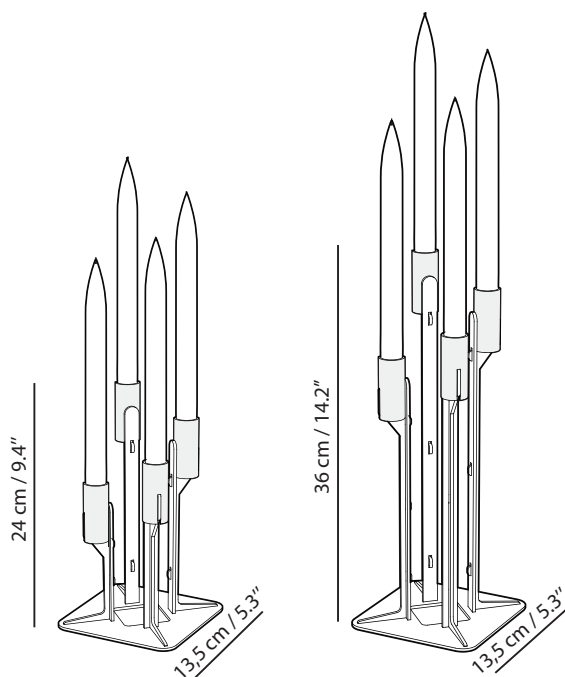

Highlights Small & Medium

Information

Product code: HL.SM.12.01 / HL.ME.12.01
 Designer: Spell
 Year of design: 2011
 Material: Stainless steel tubes and steel coated frame
 Included: 4 candles
 Optional: Custom colours

Colours

Black White Yellow

Dimensions (Length x Width x Height)

Small: 13,5 x 13,5 x 24 cm / 5.3 x 5.3 x 9.4 inch
 Medium: 13,5 x 13,5 x 36 cm / 5.3 x 5.3 x 14.2 inch

Package Small: 26 x 21,5 x 17,5 cm / 10.2 x 8.5 x 6.9 inch
 Package Medium: 38 x 24 x 16 cm / 15 x 9.5 x 6.3 inch

Weights

Small: 1,3 kg Package: 3,7 kg
 Medium: 1,6 kg Package: 4,0 kg

Marks

*Specifications are subject to change without prior notice.
 Colours on screen/print may not be representative.