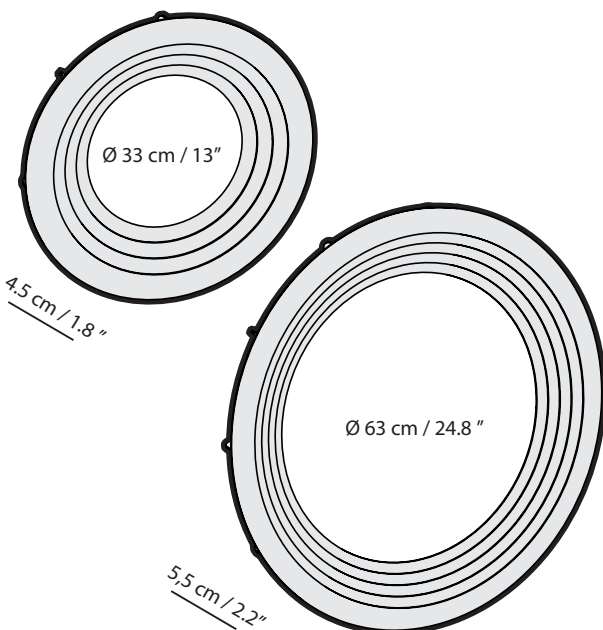

Home Lens Mirror

Information

Product code: HO.SM.12.01 / HO.LA.12.01
Designer: Spell
Year of design: 2011
Material: Glass convex mirror and steel frame
Optional: Custom colours

Colours

Black White

Dimensions (Length x Width x Height)

Small: Ø 33 x 4,5 cm / Ø 13 x 1.8 inch
Large: Ø 63 x 5,5 cm / Ø 24.8 x 2.2 inch

Package Small: 66 x 49,5 x 7 cm / 26 x 19.5 x 2.8 inch
Package Large: 68 x 68 x 10 cm / 26.8 x 26.8 x 3.9 inch

Weights

Small: 2,5 kg Package: 4,5 kg
Large: 5,0 kg Package: 7,0 kg

Marks

*Specifications are subject to change without prior notice.
Colours on screen/print may not be representative.