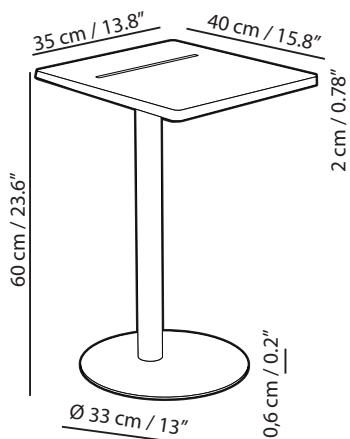

NOMAD WOOD

Tablet Tables

spell®

Living and working environments become more dynamic, where relaxing and working spaces overlap the Nomad tablet table takes place. The Nomad serves a variety of tablet systems that can be used for waiting, working, relaxing and even for small meetings.

Information

Design: Spell, 2013
Material: Solid Wood Slot, Cellrubber, Steel.
Not included: Tablet and accessories.
Optional: Locking accessories, custom colours.

Colours

Wood

For more options, please contact us.

Walnut
.WN

Dimensions (LxWxH)

Square: 40 x 35 x 60 cm / 15.8 x 13.8 x 23.6 inch

Package: 66 x 46 x 43 cm / 26 x 18.1 x 16.9 inch

Weights

Square: 11 kg

Package: 13 kg

Marks

*Specifications are subject to change without prior notice.
Colours on screen/print may not be representative.

spell®