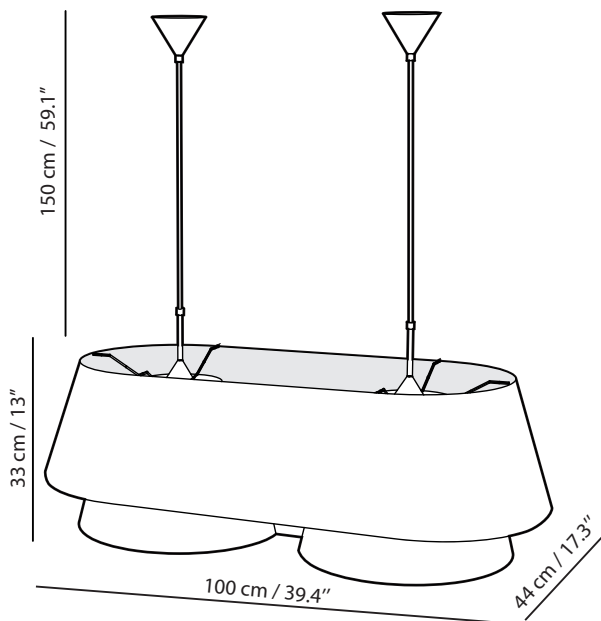

Odyssey low

Information

Product code: OD.LO.11.01
 Designer: Sander van der Haar
 Year of design: 2010
 Material: Steel frame with polyvinyl /cotton shades
 Included: 150 cm cables and ceiling caps
 Optional: 300 cm cables and custom colours

Colours of inside top shade

Brushed Silver Brushed Gold Brushed Copper

Colours of top and bottom shade

Black White Grey

Dimensions (Length x Width x Height)

Product: 100 x 44 x 33 cm / 39.4 x 17.3 x 13.0 inch
 Package: 109 x 49 x 59 cm / 42.9 x 18.1 x 22.4 inch

Weights

Product: 4,5 kg Package: 6,5 kg

Marks

*Specifications are subject to change without prior notice.
 Colours on screen/print may not be representative.