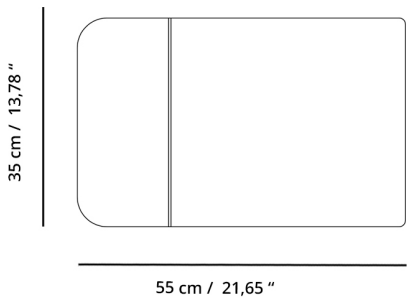

SPLITSCREEN Laptop Table

Splitscreen is a lightweight auxiliary table designed to pull the laptop table up to a sofa to use as a small desk.

Ideal for supporting your laptop or simply enjoying a cup of coffee, it comes in multiple finishes to naturally fit into any space.

Wood

Oak .00 Walnut .WN Ash .AH

Steel

Pale Green .GR White .WH Quartz Grey .QG Black .BL

Dimensions (LxWxH)

Product: 55 x 35 x 67 cm / 21,65 x 13,78 x 26,37 inch
 Package: 60 x 40 x 70 cm / 23,62 x 15,74 x 27,55 inch

Weight

Product: 13 kg

Marks

*Specifications are subject to change without prior notice.
 Colours on screen/print may not be representative.