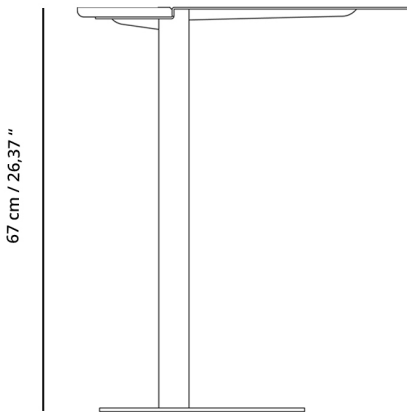

SPLITSCREEN Laptop Table

Splitscreen is a lightweight auxiliary table designed to pull the laptop table up to a sofa to use as a small desk.

Ideal for supporting your laptop or simply enjoying a cup of coffee, it comes in multiple finishes to naturally fit into any space.

Wood

Oak .00 Walnut .WN Ash .AH

Steel

Pale Green .GR White .WH Quartz Grey .QG Black .BL

Dimensions (LxWxH)

Product: 55 x 35 x 67 cm / 21,65 x 13,78 x 26,37 inch
 Package: 60 x 40 x 70 cm / 23,62 x 15,74 x 27,55 inch

Weight

Product: 13 kg

Marks

*Specifications are subject to change without prior notice.
 Colours on screen/print may not be representative.