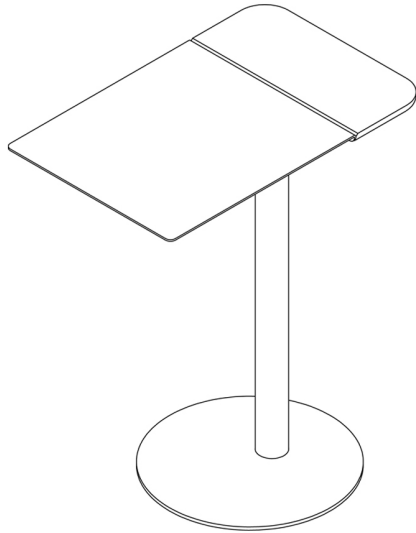

SPLITSCREEN Laptop Table

Splitscreen is a lightweight auxiliary table designed to pull the laptop table up to a sofa to use as a small desk.

Ideal for supporting your laptop or simply enjoying a cup of coffee, it comes in multiple finishes to naturally fit into any space.

Available in premium solid oak, Ash and Walnut and several stains.

Information

Design: Spell Studio
 Material: Powdercoated steel, Solid oak, Ash or Walnut
 Optional: Custom color combinations on request

Wood

Oak .00 Walnut .WN Ash .AH

Steel

Pale Green .GR White .WH Quartz Grey .QG Black .BL

Dimensions (LxWxH)

Product: 55 x 35 x 67 cm / 21,65 x 13,78 x 26,37 inch
 Package: 60 x 40 x 70 cm / 23,62 x 15,74 x 27,55 inch