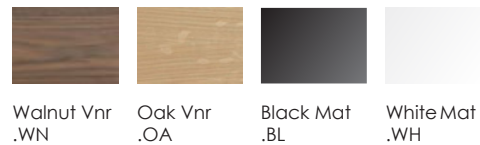

The 'Stage' is widely adaptable such as in the living room, in the hallway, next to the sofa or two on each side of your bed.

Information

Design: Spell, 2014
 Material: Veneer on MDF / lacquer on MDF, C-rubber, Steel.
 Not included: Tablet and accessories, mounting screws

Colours

Wood

Dimensions (LxWxH)

Stage: 33 x 14 x 78 cm / 13.7 x 5.5 x 30.7 inch
 Package: 40 x 22 x 80 cm / 15 x 8.6 x 31 inch

Weights

Stage: 15 kg Package: 18 kg

Marks

Max load 15 kg. Only when placed on a solid wall.