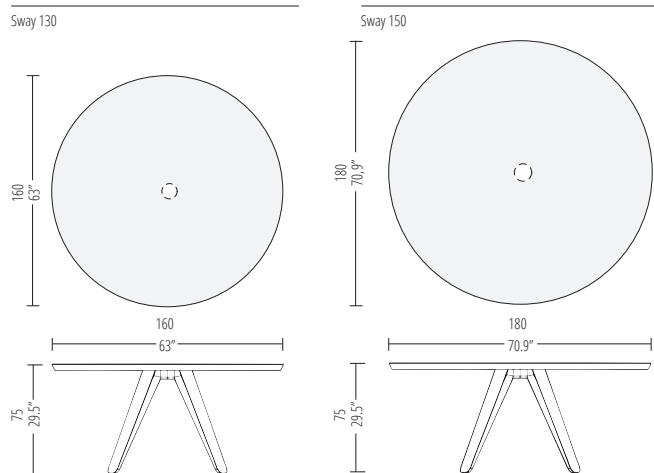

SWAY TABLE WALNUT

SWAY BAR-COUNTER

SWAY CABLE POD

DIMENSIONS

Sway 100 Bar Counter

ø 130 > 5 chairs
 ø 150 > 6 chairs
 ø 160 > 7 chairs
 ø 180 > 8 chairs

BASE AND TABLETOP

SOLID