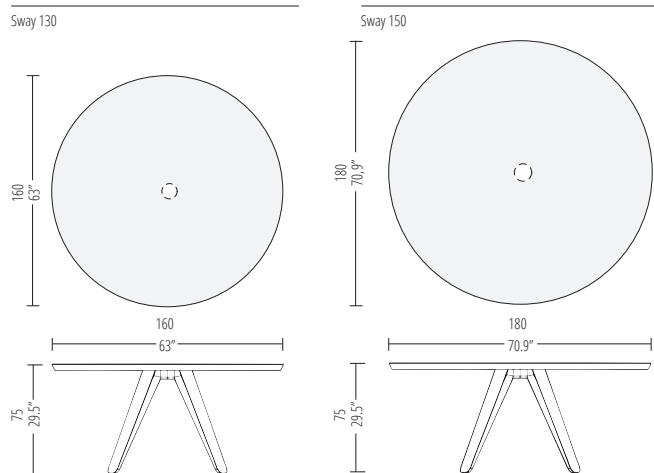

SWAY TABLE WALNUT

SWAY BAR-COUNTER

SWAY CABLE POD

DIMENSIONS

Sway 100 Bar Counter

BASE AND TABLETOP

SOLID

TABLETOP