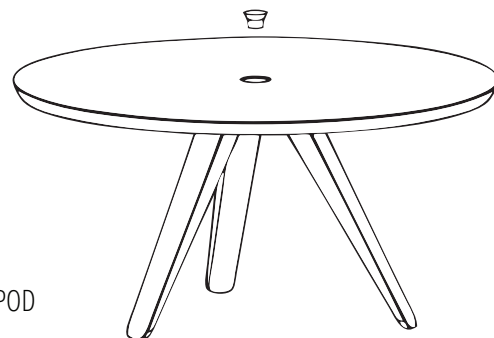

SWAY

Table series

The Sway table series is designed to offer interaction, communication and intimacy. This elegant round table serie is crafted in Holland from robust solid oak. You can add a discreet outlet for cables in the center of the table. The simple lines of the Sway Series are designed to form a perfect foundation in a dining area, library or any work place, making them look elegant and timeless.

FIND ONLINE:

- CAD DATA
- COLOURS & MATERIALS
- HIGH RES. IMAGES
- TRADE & CUSTOM SOLUTIONS

SWAY TABLE

SWAY TABLE

SWAY TABLE

SWAY TABLE

SWAY TABLE 160

SWAY TABLE 180

SWAY TABLE WALNUT

SWAY BAR-COUNTER

SWAY CABLE POD

DIMENSIONS

Sway 100 Bar Counter

ø 130 > 5 chairs
 ø 150 > 6 chairs
 ø 160 > 7 chairs
 ø 180 > 8 chairs

BASE AND TABLETOP

SOLID