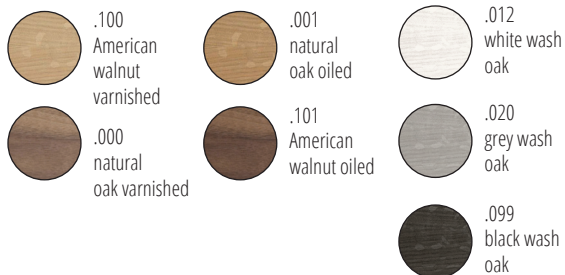

SWAY TABLE WALNUT

SWAY BAR-COUNTER

SWAY CABLE POD

DIMENSIONS

Sway 100 Bar Counter

BASE AND TABLETOP

SOLID

TABLETOP