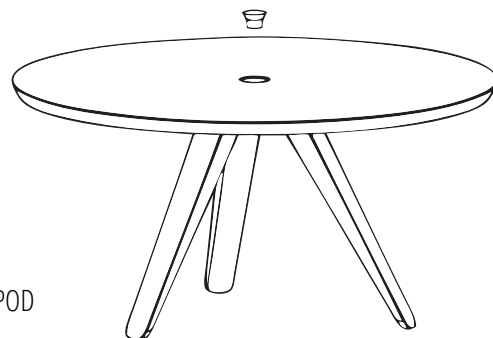

SWAY

Table series

The Sway table series is designed to offer interaction, communication and intimacy. This elegant round table serie is crafted in Holland from robust solid oak. You can add a discreet outlet for cables in the center of the table. The simple lines of the Sway Series are designed to form a perfect foundation in a dining area, library or any work place, making them look elegant and timeless.

FIND ONLINE:

- CAD DATA
- COLOURS & MATERIALS
- HIGH RES. IMAGES
- TRADE & CUSTOM SOLUTIONS

SWAY TABLE

SWAY TABLE

SWAY TABLE

SWAY TABLE

SWAY TABLE 160

SWAY TABLE 180

SWAY TABLE WALNUT

SWAY BAR-COUNTER

SWAY CABLE POD

DIMENSIONS

Sway 100 Bar Counter

BASE AND TABLETOP

SOLID

TABLETOP