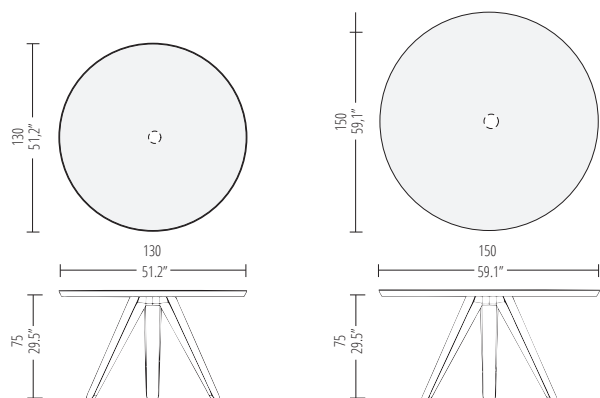

SWAY TABLE WALNUT

SWAY BAR-COUNTER

SWAY CABLE POD

DIMENSIONS

Sway 100 Bar Counter

ø 130 > 5 chairs
 ø 150 > 6 chairs
 ø 160 > 7 chairs
 ø 180 > 8 chairs

BASE AND TABLETOP

SOLID