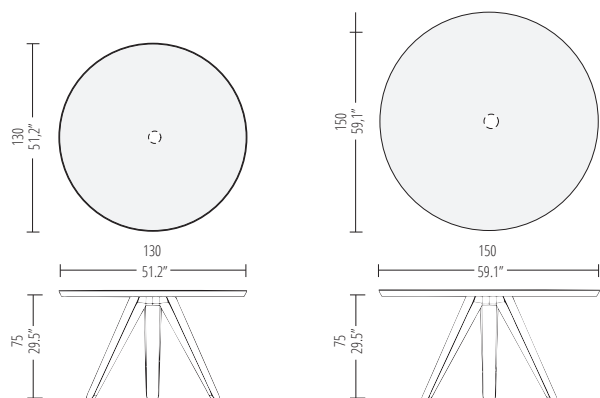

SWAY TABLE WALNUT

SWAY BAR-COUNTER

SWAY CABLE POD

DIMENSIONS

Sway 100 Bar Counter

BASE AND TABLETOP

SOLID

TABLETOP