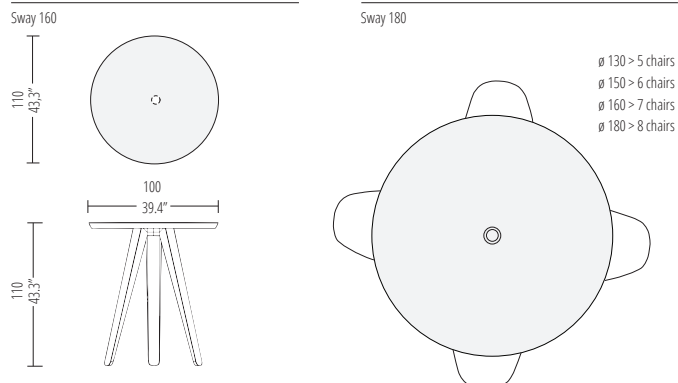

SWAY TABLE WALNUT

SWAY BAR-COUNTER

SWAY CABLE POD

DIMENSIONS

Sway 100 Bar Counter

ø 130 > 5 chairs
 ø 150 > 6 chairs
 ø 160 > 7 chairs
 ø 180 > 8 chairs

BASE AND TABLETOP

SOLID