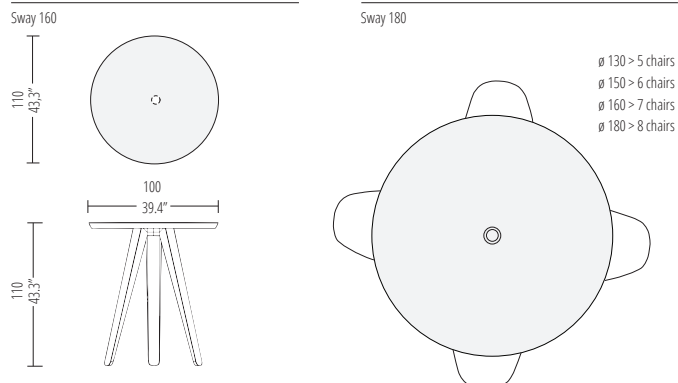

SWAY TABLE WALNUT

SWAY BAR-COUNTER

SWAY CABLE POD

DIMENSIONS

Sway 100 Bar Counter

BASE AND TABLETOP

SOLID

TABLETOP