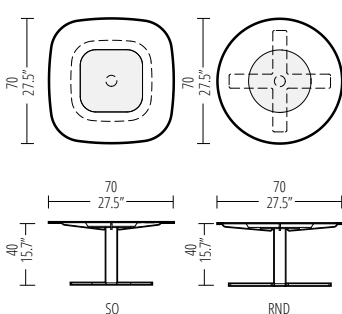

BLUSH 80 RND CAFÉ

BLUSH 70 SQ SALON

BLUSH 70 RND SALON

BLUSH 90 SQ SALON

BLUSH 90 RND SALON

DIMENSIONS

TABLETOP - INLAY

Blush 120 Conference

TABLETOP - BASE COLOUR

-  .WH white
-  .BL black
-  .WR wine red
-  .SB sapphire blue
-  .QG quartz grey
-  .LB light blue
-  .PG pebble grey

Blush 80 Café

Blush 60 Café

Blush 70 Salon

Blush 90 Salon

\*Specifications are subject to change without prior notice.