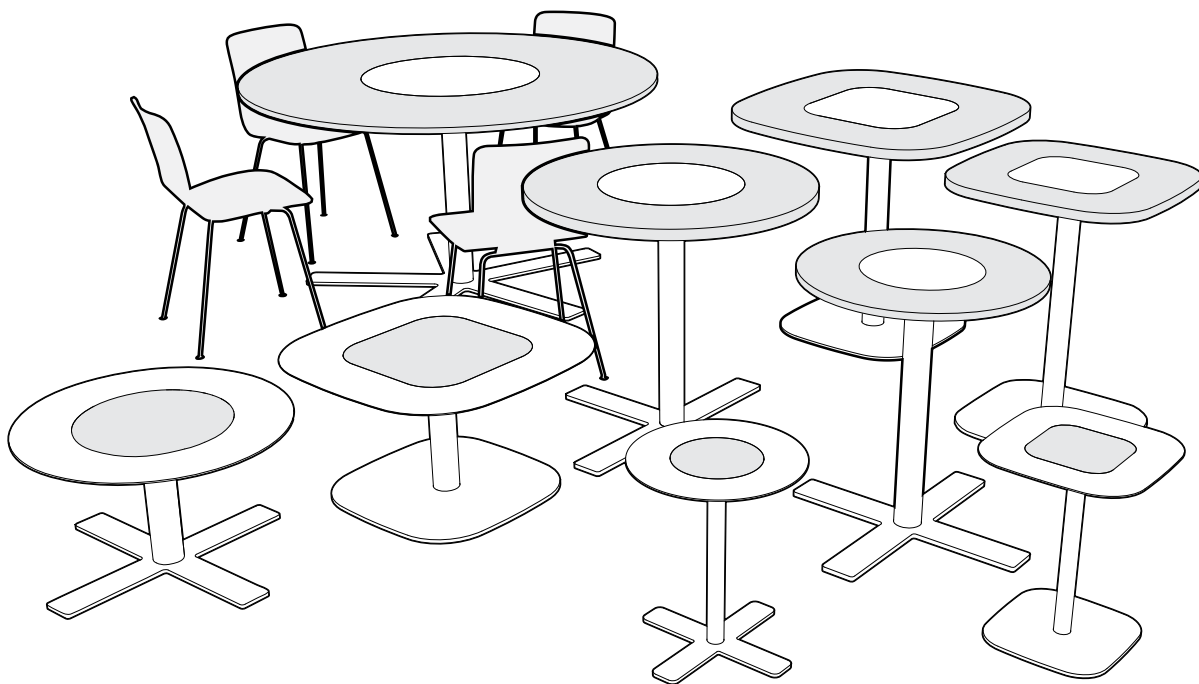

# BLUSH

*Table series*

The Blush family is a compact and playful furniture solution.

Because of their characteristic form and size they can easily be moved around and be used for a variety of purposes.

The wooden or metal inlay sits flush with the tabletop. Creating a discreet sense of texture that is attractive in look and feel, wherever they stand. These tables feel right at home in a living room, lobby area, library, work place, restaurant or any active room, making them look colourful, elegant and fun.

BLUSH 80 RND CAFÉ

BLUSH 70 SQ SALON

BLUSH 70 RND SALON

BLUSH 90 SQ SALON

BLUSH 90 RND SALON

DIMENSIONS

TABLETOP - INLAY

Blush 120 Conference