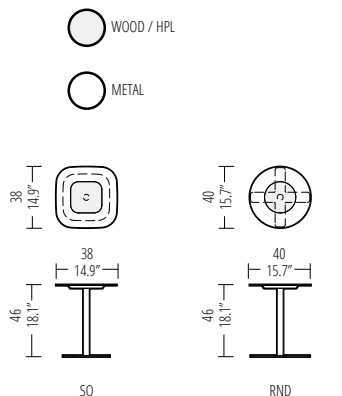

BLUSH 80 RND CAFÉ

BLUSH 70 SQ SALON

BLUSH 70 RND SALON

BLUSH 90 SQ SALON

BLUSH 90 RND SALON

DIMENSIONS

TABLETOP - INLAY

Blush 120 Conference