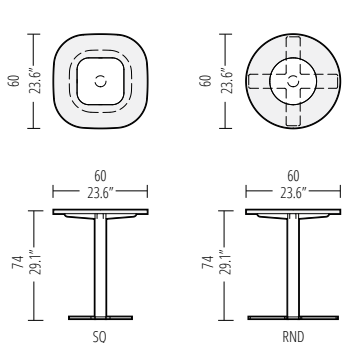

Blush 60 Café