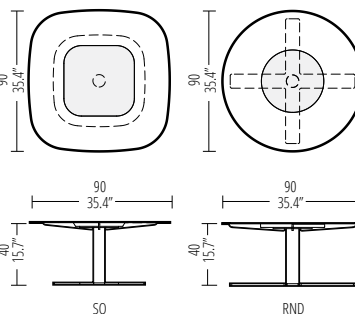

BLUSH 80 RND CAFÉ

BLUSH 70 SQ SALON

BLUSH 70 RND SALON

BLUSH 90 SQ SALON

BLUSH 90 RND SALON

DIMENSIONS

TABLETOP - INLAY

Blush 120 Conference

TABLETOP - BASE COLOUR

-  .WH white
-  .BL black
-  .WR wine red
-  .SB sapphire blue
-  .QG quartz grey
-  .LB light blue
-  .PG pebble grey

Blush 80 Café

Blush 60 Café

Blush 70 Salon

Blush 90 Salon

\*Specifications are subject to change without prior notice.