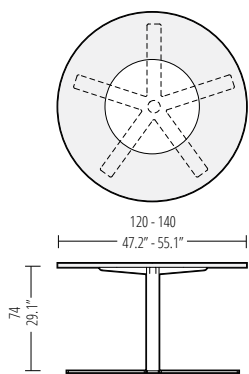

BLUSH 80 RND CAFÉ

BLUSH 70 SQ SALON

BLUSH 70 RND SALON

BLUSH 90 SQ SALON

BLUSH 90 RND SALON

DIMENSIONS

TABLETOP - INLAY

Blush 120 Conference