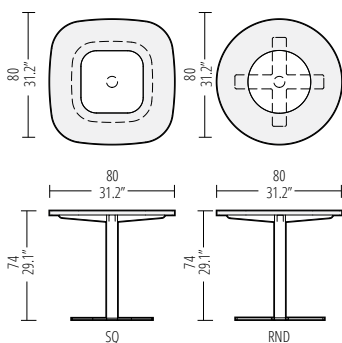

Blush 80 Café