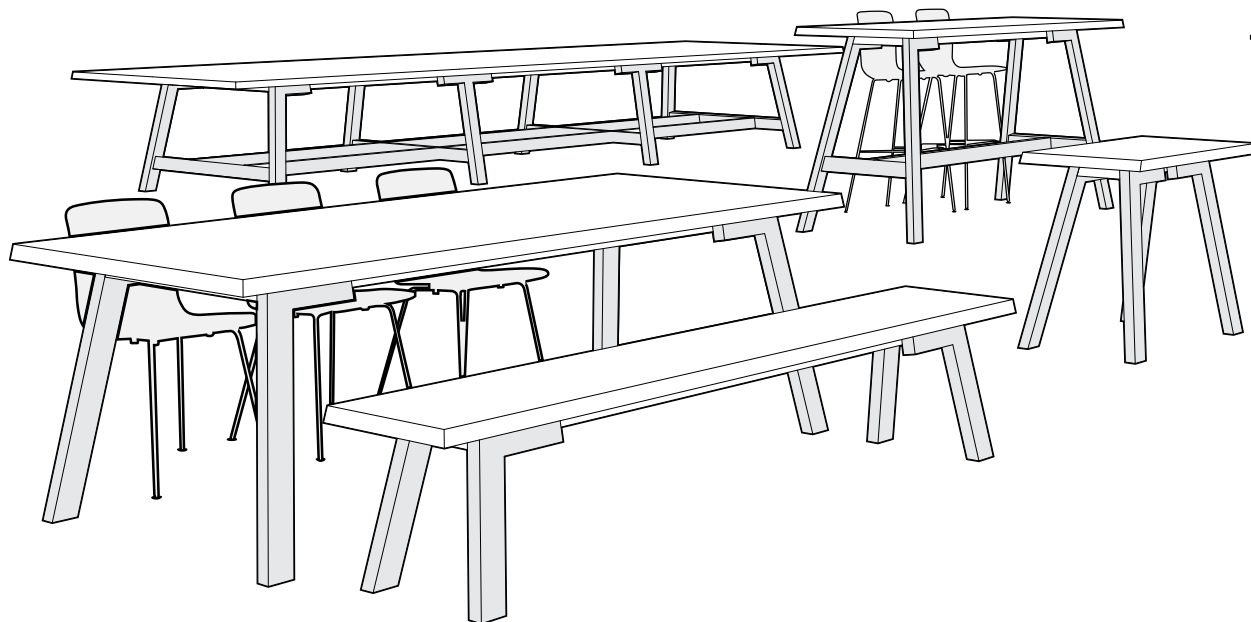

This table has a matching Catwalker bench or fits on its own in your personalised layout, giving a solid and dynamic base that serves for all daily activities.

The simple lines of the Catwalker Series are designed to form a perfect foundation in a dining area, library or any work place, making them look elegant and timeless.

CATWALKER BAR-COUNTER

CATWALKER BAR-COUNTER

CATWALKER EXTENDED

CATWALKER CONFERENCE

DIMENSIONS

Catwalker Console

Catwalker Bench

Catwalker Table