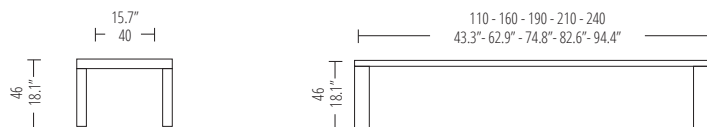

STRAIGHT CONFERENCE

STRAIGHT COFERENCE

DIMENSIONS

Straight Console

Straight Bench

Straight Table

Straight Conference

BASE AND TABLETOP

SOLID

TABLETOP

VENEER

HPL

ACCESSORIES

.MG cable management

.LF leveling feet

*Specifications are subject to change without prior notice.