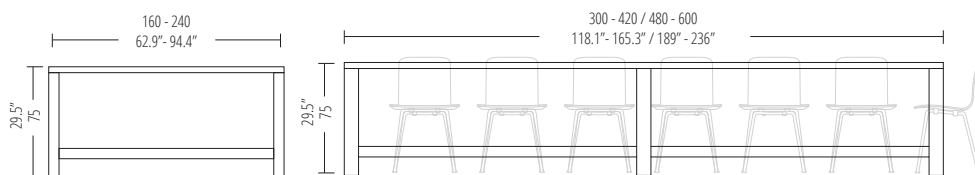

STRAIGHT TABLE

STRAIGHT TABLE

STRAIGHT TABLE

STRAIGHT CONSOLE

STRAIGHT BENCH

STRAIGHT BENCH

STRAIGHT BENCH

STRAIGHT CONSOLE

STRAIGHT CONFERENCE

STRAIGHT COFERENCE

DIMENSIONS

Straight Console

Straight Bench

Straight Table

Straight Conference

BASE AND TABLETOP

SOLID

TABLETOP

VENEER

HPL

ACCESSORIES

.MG cable management

.LF leveling feet

*Specifications are subject to change without prior notice.